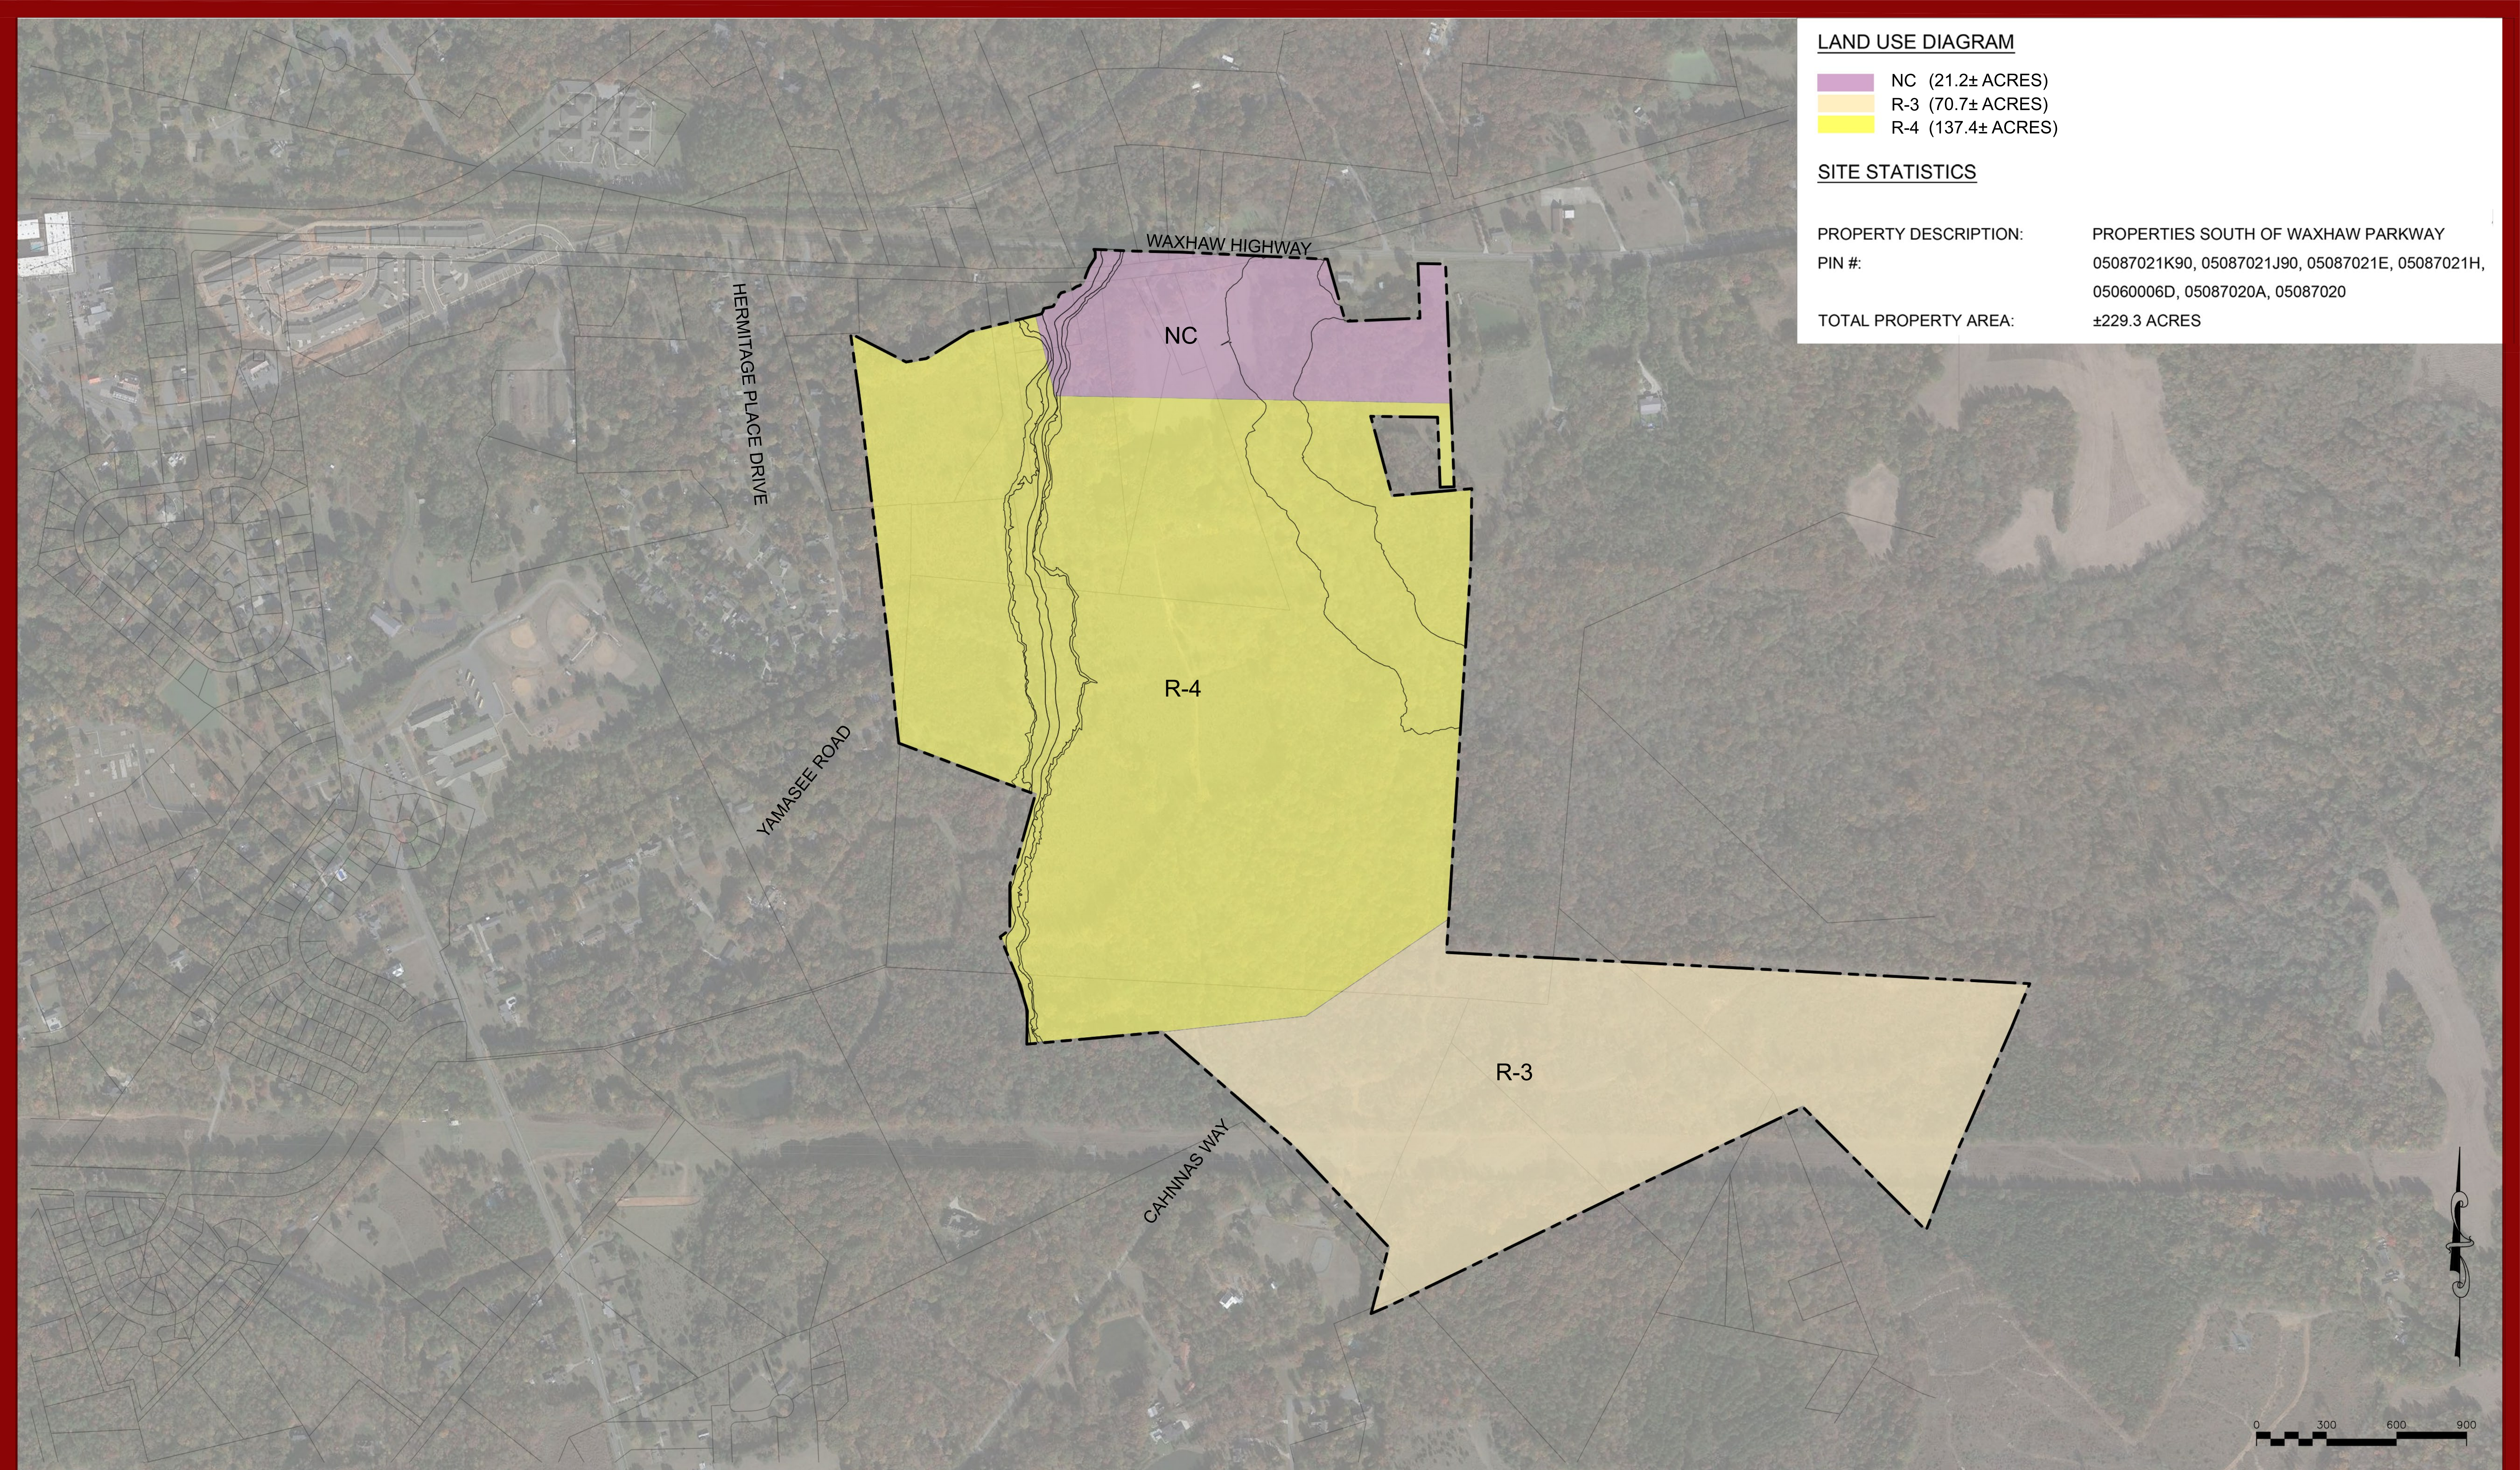

LAND USE DIAGRAM

- NC (21.2± ACRES)
- R-3 (70.7± ACRES)
- R-4 (137.4± ACRES)

SITE STATISTICS

PROPERTY DESCRIPTION: PROPERTIES SOUTH OF WAXHAW PARKWAY
PIN #: 05087021K90, 05087021J90, 05087021E, 05087021H, 05060006D, 05087020A, 05087020
TOTAL PROPERTY AREA: ±229.3 ACRES

Conceptual Rezoning Diagram

Yarbrough Properties

Town of Waxhaw, North Carolina

November 14, 2022

Page 1 of 1